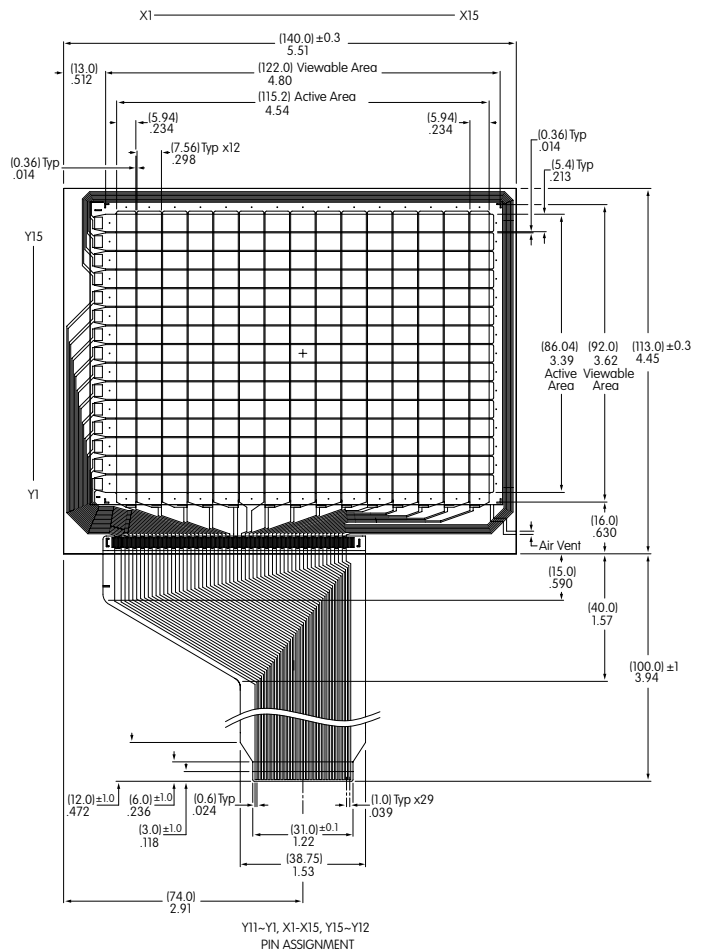

Tilt

Touch

Indicators

Accessories

Supplement

## Digital Touch Screen

Part Number	Screen Size in Inches	Key Area Dimensions	Viewing Area Dimensions	External Dimensions	Panel Thickness	Terminal Detail 30 Pin .039" (1.0mm) Pitch
<b>FTAS225-57AN</b>	5.7	4.54" x 3.39" (115.2mm x 86.04mm)	4.80" x 3.62" (122.0mm x 92.0mm)	5.51" x 4.45" (140.0mm x 113.0mm)	.083" (2.1mm)	Length 3.94" (100.0mm)

Notes: Input method is finger. Number of keys for Digital Touch Screen: 15 x 15. See web site for dimensioned drawings for the Digital Touch Screen.

**Digital  
FTAS225-57AN**

Y11-Y1, X1-X15, Y15-Y12  
PIN ASSIGNMENT