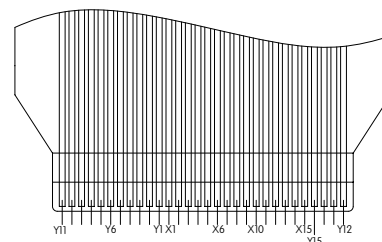

Y11-Y1, X1-X15, Y15-Y12
PIN ASSIGNMENT