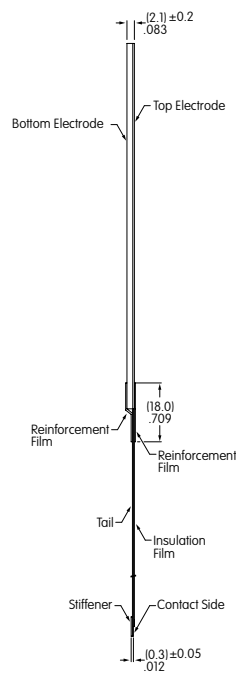

Tilt

Touch

Indicators

Accessories

Supplement

## Digital Touch Screen

Part Number	Screen Size in Inches	Key Area Dimensions	Viewing Area Dimensions	External Dimensions	Panel Thickness	Terminal Detail 30 Pin .039" (1.0mm) Pitch
<b>FTAS225-57AN</b>	5.7	4.54" x 3.39" (115.2mm x 86.04mm)	4.80" x 3.62" (122.0mm x 92.0mm)	5.51" x 4.45" (140.0mm x 113.0mm)	.083" (2.1mm)	Length 3.94" (100.0mm)

Notes: Input method is finger. Number of keys for Digital Touch Screen: 15 x 15. See web site for dimensioned drawings for the Digital Touch Screen.

**Digital  
FTAS225-57AN**

Y11-Y1, X1-X15, Y15-Y12  
PIN ASSIGNMENT