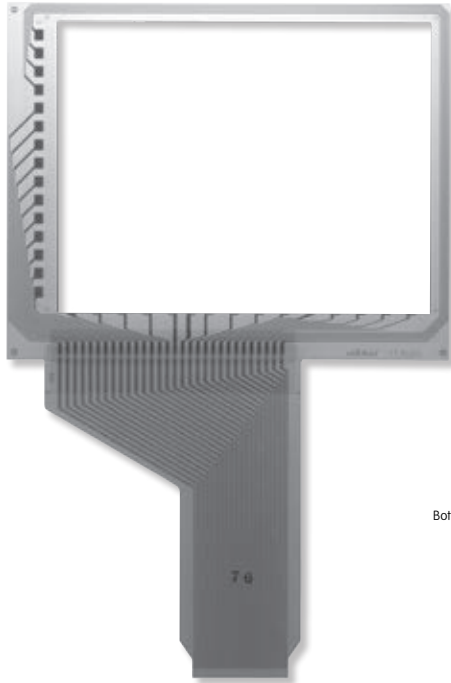

Toggle

Rockers

Pushbuttons

Programmable Illuminated PB

Keylocks

Rotaries

Slides

Tactiles

Tilt

Touch

Indicators

Accessories

Supplement

Digital Touch Screen

Part Number	Screen Size in Inches	Key Area Dimensions	Viewing Area Dimensions	External Dimensions	Panel Thickness	Terminal Detail 30 Pin .039" (1.0mm) Pitch
FTAS225-57AN	5.7	4.54" x 3.39" (115.2mm x 86.04mm)	4.80" x 3.62" (122.0mm x 92.0mm)	5.51" x 4.45" (140.0mm x 113.0mm)	.083" (2.1mm)	Length 3.94" (100.0mm)

Notes: Input method is finger. Number of keys for Digital Touch Screen: 15 x 15. See web site for dimensioned drawings for the Digital Touch Screen.

**Digital
FTAS225-57AN**