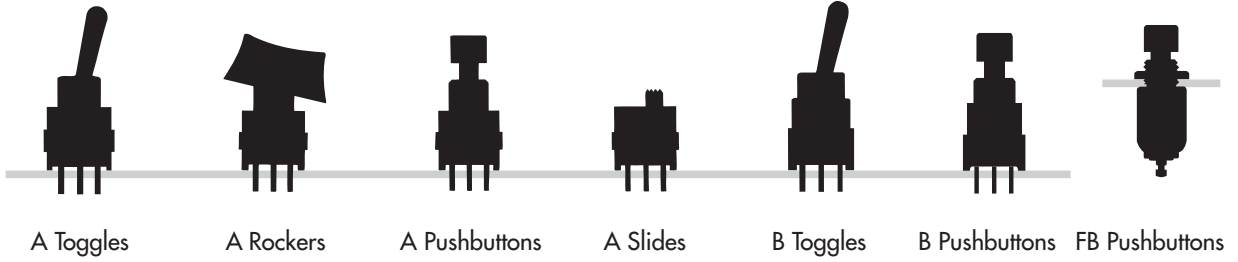

Product Overview

Ultra-Miniature & Subminiature

Toggles

Rockers

Pushbuttons

Toggles
Rockers
Pushbuttons
Slides

Miniature

Programmable PB

Keylocks

Toggles
Rockers
Pushbuttons
Slides

Specialty

Rotaries

Slides

Rotaries
DIP Rotaries
Tactiles
Slides
Keylocks
Tilt Switches

Illuminated

Tactiles

Tilt

Touch

Toggles
Rockers
Pushbuttons
Tactiles
Slides

Standard & High Capacity

Indicators

Accessories

Supplement

Toggles
Rockers
Pushbuttons
Rotaries