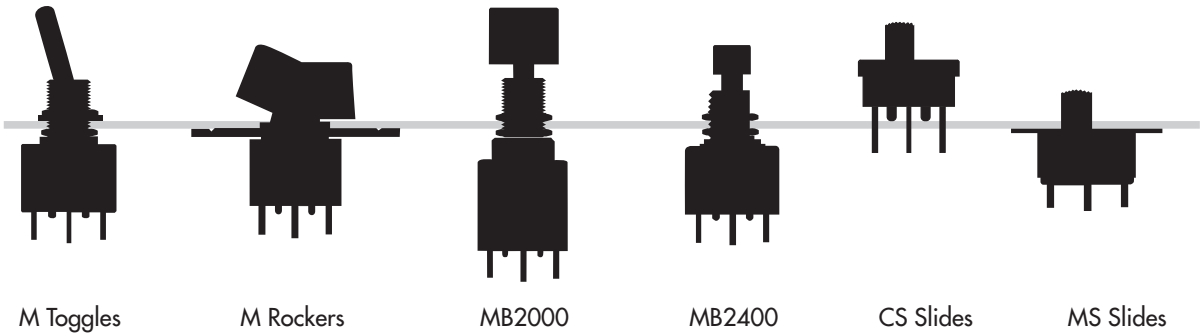

Product Overview

Ultra-Miniature & Subminiature

Toggles

Rockers

Pushbuttons

Toggles
Rockers
Pushbuttons
Slides

Miniature

Programmable PB

Keylocks

Toggles
Rockers
Pushbuttons
Slides

Specialty

Rotaries

Slides

Rotaries
DIP Rotaries
Tactiles
Slides
Keylocks
Tilt Switches

Illuminated

Tactiles

Tilt

Touch

Toggles
Rockers
Pushbuttons
Tactiles
Slides

Standard & High Capacity

Indicators

Accessories

Supplement

Toggles
Rockers
Pushbuttons
Rotaries