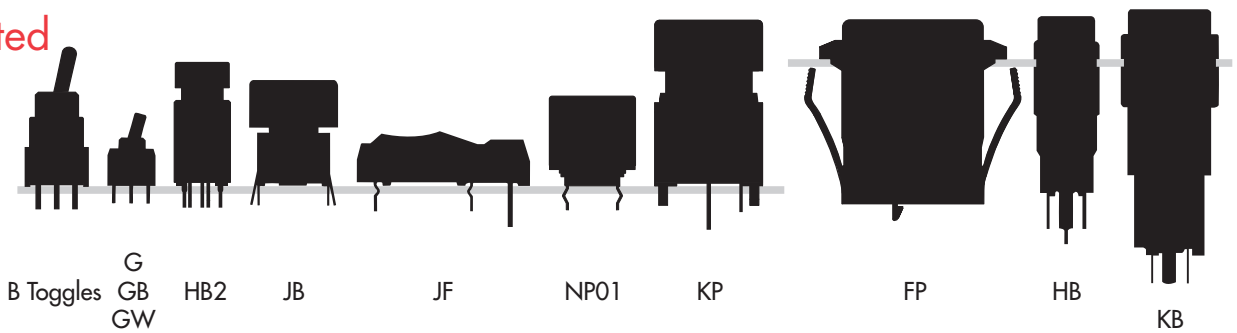

Keylocks

Toggles
Rockers
Pushbuttons
Slides

Specialty

Rotaries

Slides

Rotaries
DIP Rotaries
Tactiles
Slides
Keylocks
Tilt Switches

Illuminated

Tactiles

Tilt

Touch

Toggles
Rockers
Pushbuttons
Tactiles
Slides

Standard & High Capacity

Indicators

Accessories

Supplement

Toggles
Rockers
Pushbuttons
Rotaries