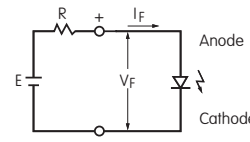

$$R = \frac{E - V_F}{I_F}$$

Where: R = Resistor Value (Ohms)
E = Source Voltage (V)
V_F = Forward Voltage (V)
I_F = Forward Current (A)