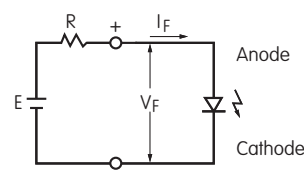

$$R = \frac{E - V_F}{I_F}$$

Where: R = Resistor Value (Ohms)
E = Source Voltage (V)
 V_F = Forward Voltage (V)
 I_F = Forward Current (A)

Effective Date

Changes to super bright LEDs for UB Series Illuminated Pushbuttons and Indicators will be effective October 2018.

NKK
SWITCHES

www.nkkswitches.com • 1.877.2BUYNKK (228.9655)

7850 East Gelding Drive • Scottsdale, AZ 85260 • Telephone 480.991.0942 • Fax 480.998.1435