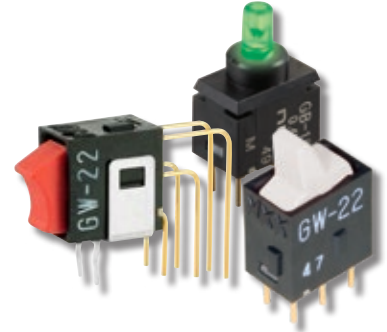

Change Notice

GB & GW Series

Changes to Location & Production for GB Pushbuttons & GW Rockers & Paddles

Type of Change:

- Engineering Part Number
 Product Appearance

There will be revisions to the production and manufacture location for GB Pushbuttons and GW Rockers and Paddles, both illuminated and nonilluminated in each series. Previously, the lot code on the switch body had a dot mark above the first digit, but now the dot mark will be above the second digit. The shipping box for these pushbuttons, rockers or paddles had "CHINA FACTORY" on the side, but will be replaced with "PHILIPPINES FACTORY."

These changes will apply to standard and custom GB Pushbuttons and GW Rockers. Effected standard part numbers for GB Series are below, and standard GW Series part numbers are on page 2.

Changes for GB Pushbuttons & GW Rockers & Paddles