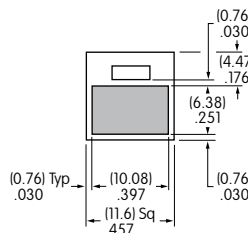

Round Film Insert

Note maximum space available for 1 or 2 line legends. These dimensions must be considered when choosing font style and size for round film insert.*

*Factory assistance available

Rectangular Cap Lens

1 line maximum height .397"
2 lines maximum height .184"
Maximum width .574"

Rectangular Film Insert

1 line maximum height .334"
2 lines maximum height .152"
Maximum width .511"

Square Spot Illuminated Cap

1 line maximum height .251"
2 lines maximum height .111"
Maximum width .397"

Note maximum space available for 1 or 2 line legends. These dimensions must be considered when choosing font style and size for round printable area of cap lens or film insert.