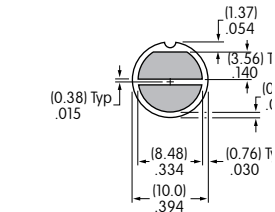

Round Film Insert

Note maximum space available for 1 or 2 line legends. These dimensions must be considered when choosing font style and size for round film insert.*

*Factory assistance available