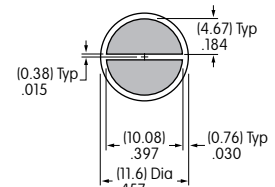

Round Cap Lens

Note maximum space available for 1 or 2 line legends. These dimensions must be considered when choosing font style and size for round cap lens.*