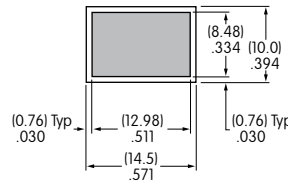

Rectangular Film Insert

1 line maximum height .334"
2 lines maximum height .152"
Maximum width .511"