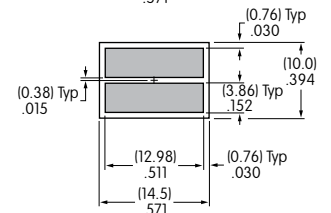

Square Film Insert

1 line maximum height .334"
2 lines maximum height .152"
Maximum width .334"

Round Cap Lens

Note maximum space available for 1 or 2 line legends. These dimensions must be considered when choosing font style and size for round cap lens.*

Round Film Insert

Note maximum space available for 1 or 2 line legends. These dimensions must be considered when choosing font style and size for round film insert.*

*Factory assistance available

Rectangular Cap Lens

1 line maximum height .397"
2 lines maximum height .184"
Maximum width .574"

Rectangular Film Insert

1 line maximum height .334"
2 lines maximum height .152"
Maximum width .511"

Square Spot Illuminated Cap