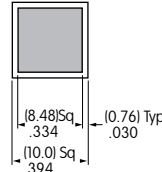

Square Film Insert

1 line maximum height .334"
2 lines maximum height .152"
Maximum width .334"