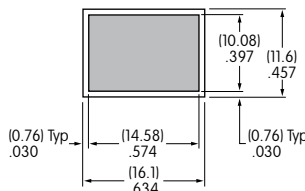

Rectangular Cap Lens

1 line maximum height .397"
2 lines maximum height .184"
Maximum width .574"