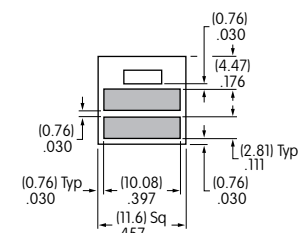

Square Spot Illuminated Cap

1 line maximum height .251"
2 lines maximum height .111"
Maximum width .397"

Note maximum space available for 1 or 2 line legends. These dimensions must be considered when choosing font style and size for round printable area of cap lens or film insert.