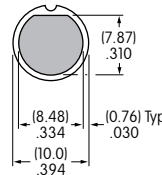

Note: Minimum distance between characters is critical to legibility and cannot be less than .015".

Note: All gray areas represent printable surfaces.

Square Cap Lens

1 line maximum height .397"
2 lines maximum height .184"
Maximum width .397"

Square Film Insert

1 line maximum height .334"
2 lines maximum height .152"
Maximum width .334"

Round Cap Lens

Note maximum space available for 1 or 2 line legends. These dimensions must be considered when choosing font style and size for round cap lens.*

Round Film Insert

Note maximum space available for 1 or 2 line legends. These dimensions must be considered when choosing font style and size for round film insert.*

*Factory assistance available

Rectangular Cap Lens