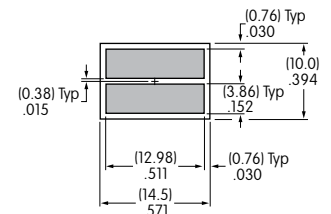

Rectangular Cap Lens

1 line maximum height .397"
2 lines maximum height .184"
Maximum width .574"