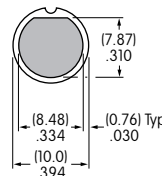

Round Cap Lens

Note maximum space available for 1 or 2 line legends. These dimensions must be considered when choosing font style and size for round cap lens.*