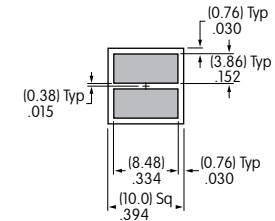

Square Film Insert

1 line maximum height .334"
2 lines maximum height .152"
Maximum width .334"