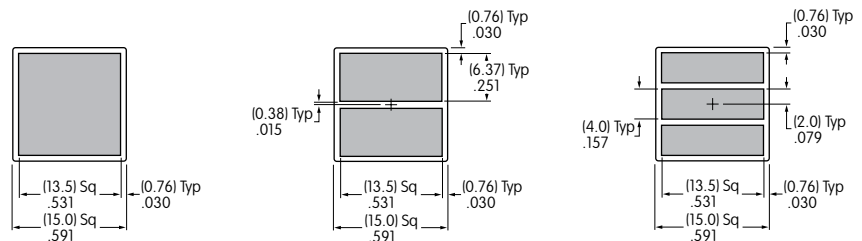

AT3076 Flat Cap Lens, Illuminated

1 line maximum height .531"
2 lines maximum height .251"
3 lines maximum height .157"
Maximum width .531"

**AT3076 Flat Cap Film Insert, Illuminated,
or AT3076 Flat Cap Diffuser, Illuminated**

1 line maximum height .468"
2 lines maximum height .219"
3 lines maximum height .136"
Maximum width .468"