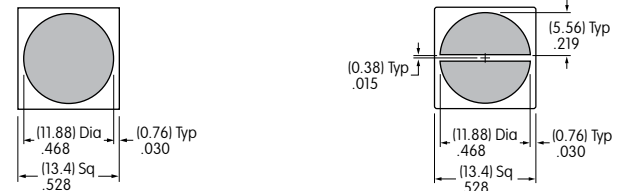

**AT3074 Sculptured Cap Diffuser, Illuminated, or
AT3073 Sculptured Cap Insert, Nonilluminated**

1 line maximum height .468"
2 lines maximum height .219"
Maximum width .468"