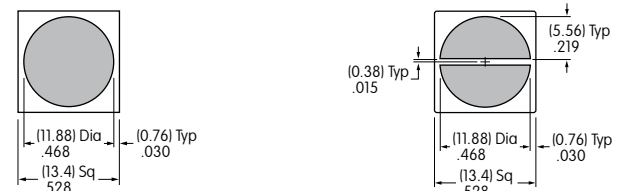

**AT3074 Sculptured Cap Film Insert, Illuminated, or
AT3073 Sculptured Cap Film Insert, Nonilluminated**

1 line maximum height .468"
2 lines maximum height .219"
Maximum width .468"