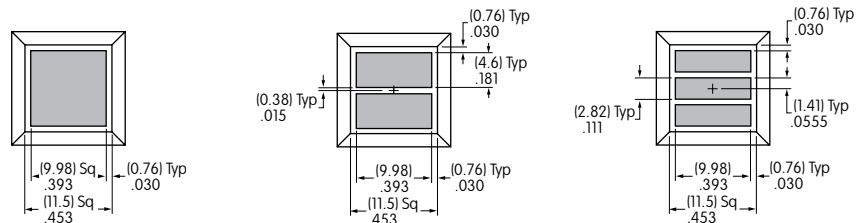

For Sculptured: Note maximum space available for 1 or 2 line legends. These dimensions must be considered when choosing font style and size for round printable area of cap lens, diffuser, insert or film insert.