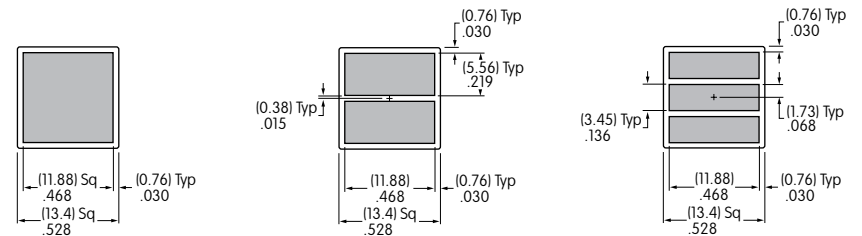

**AT3075 Beveled Cap, Illuminated, or
AT3077 Beveled Cap, Nonilluminated**

1 line maximum height .393"
2 lines maximum height .181"
3 lines maximum height .111"
Maximum width .393"