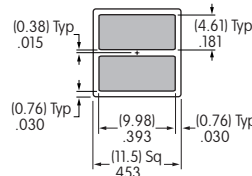

Legend Orientation* Circuit Mark Left Circuit Mark Top Circuit Mark Right Circuit Mark Bottom

**See Legend Packet page MB4 for legend orientation specifications.*

.453" Square Cap

AT465

Legend on Cap Face

Maximum Printable Areas

Note: All gray areas represent printable surfaces.

AT465

1 line max. height .393"
 2 lines max. height .181"
 3 lines max. height .111"
 Max. width .393"

Orientation of Legends on AT465 Cap with Snap-in Frame