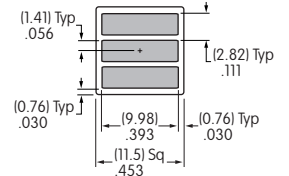

Legend Orientation* Circuit Mark Left Circuit Mark Top Circuit Mark Right Circuit Mark Bottom

**See Legend Packet page MB4 for legend orientation specifications.*

.453" Square Cap

AT465

Legend on Cap Face

Maximum Printable Areas

Note: All gray areas represent printable surfaces.

AT465

1 line max. height .393"
 2 lines max. height .181"
 3 lines max. height .111"
 Max. width .393"

Orientation of Legends on AT465 Cap with Snap-in Frame