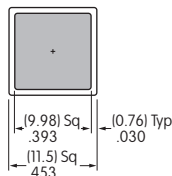

Legend Orientation* Circuit Mark Left Circuit Mark Top Circuit Mark Right Circuit Mark Bottom

**See Legend Packet page MB4 for legend orientation specifications.*

.453" Square Cap

AT465

Legend on Cap Face

Maximum Printable Areas

Note: All gray areas represent printable surfaces.

AT465

1 line max. height .393"
 2 lines max. height .181"
 3 lines max. height .111"
 Max. width .393"

Orientation of Legends on AT465 Cap with Snap-in Frame

	Without Bezel No Code	AT207 Bezel Bezel Code 1	AT208 Bezel Bezel Code 2	AT212 Bezel Bezel Code 3	AT213 Bezel Bezel Code 4
1 Circuit Mark Left Side					
2 Circuit Mark Top					
3 Circuit Mark Right Side					
4 Circuit Mark Bottom					