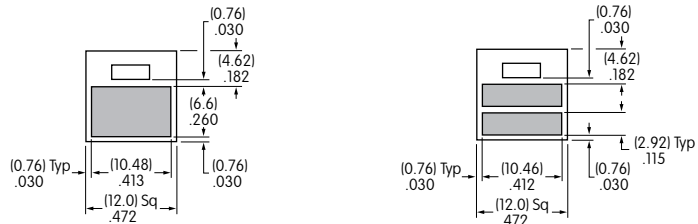

Square Spot Illuminated Cap

- 1 line maximum height .260"
- 2 lines maximum height .115"
- Maximum width .412"