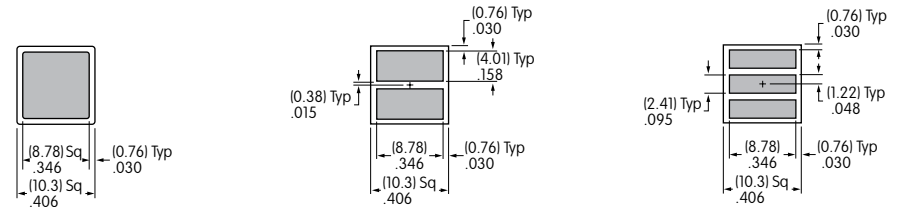

Square Film Insert

- 1 line maximum height .346"
- 2 lines maximum height .158"
- 3 lines maximum height .095"
- Maximum width .346"