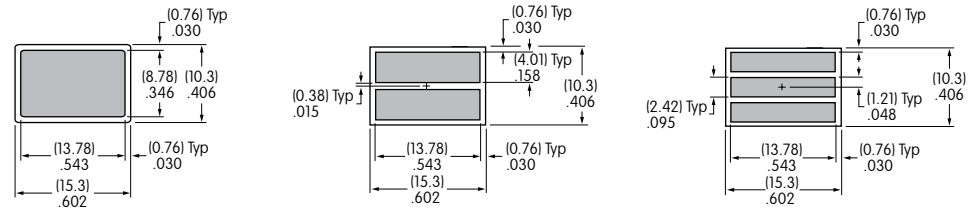

Rectangular Film Insert

- 1 line maximum height .346"
- 2 lines maximum height .158"
- 3 lines maximum height .095"
- Maximum width .543"