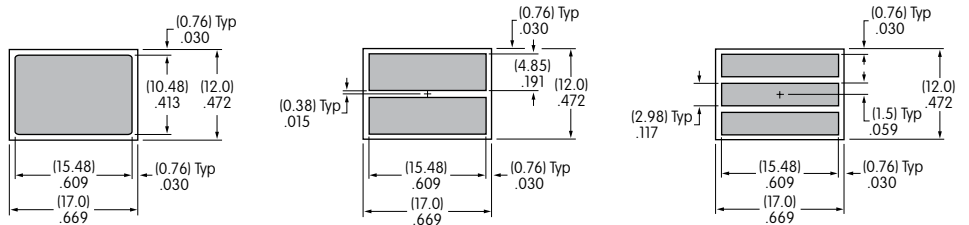

Rectangular Cap Lens

- 1 line maximum height .413"
- 2 lines maximum height .191"
- 3 lines maximum height .117"
- Maximum width .609"