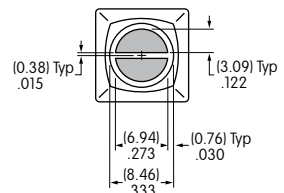

**AT4076/AT4078 Framed Cap,
Illuminated or
AT4077/AT4078 Framed Cap,
Nonilluminated**

Note maximum space available for 1 or 2 line legends. These dimensions must be considered when choosing a font style and size for printable area on cap.*

*Factory assistance available