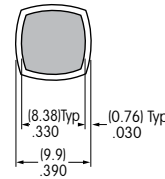

**AT4060 Flat Cap, Film Insert
Illuminated**

1 line maximum height .330"
2 lines maximum height .150"
Maximum width .330"