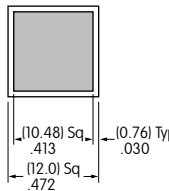

Note: Minimum distance between characters is critical to legibility and cannot be less than .015".

Note: All gray areas represent printable surfaces.

**AT 4058 Sculptured Cap,
Nonilluminated**

1 line maximum height .373"
2 lines maximum height .172"
Maximum width .373"

**AT4059 and AT4140
Flat Cap, Nonilluminated
or AT4060 Flat Cap, Illuminated**

1 line maximum height .413"
2 lines maximum height .192"
Maximum width .413"

**AT4060 Flat Cap, Film Insert
Illuminated**

1 line maximum height .330"
2 lines maximum height .150"
Maximum width .330"