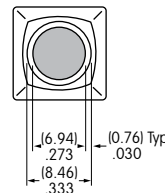

**AT4076/AT4078 Framed Cap,
Illuminated or
AT4077/AT4078 Framed Cap,
Nonilluminated**

Note maximum space available for 1 or 2 line legends. These dimensions must be considered when choosing a font style and size for printable area on cap.*

*Factory assistance available