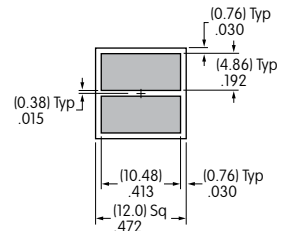

Note: Minimum distance between characters is critical to legibility and cannot be less than .015".

Note: All gray areas represent printable surfaces.

**AT 4058 Sculptured Cap,
Nonilluminated**

1 line maximum height .373"
2 lines maximum height .172"
Maximum width .373"

**AT4059 and AT4140
Flat Cap, Nonilluminated
or AT4060 Flat Cap, Illuminated**

1 line maximum height .413"
2 lines maximum height .192"
Maximum width .413"

**AT4060 Flat Cap, Film Insert
Illuminated**

1 line maximum height .330"
2 lines maximum height .150"
Maximum width .330"