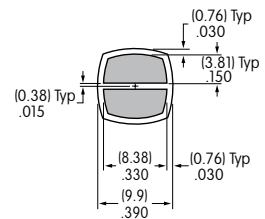

**AT4060 Flat Cap, Film Insert
Illuminated**

1 line maximum height .330"
2 lines maximum height .150"
Maximum width .330"