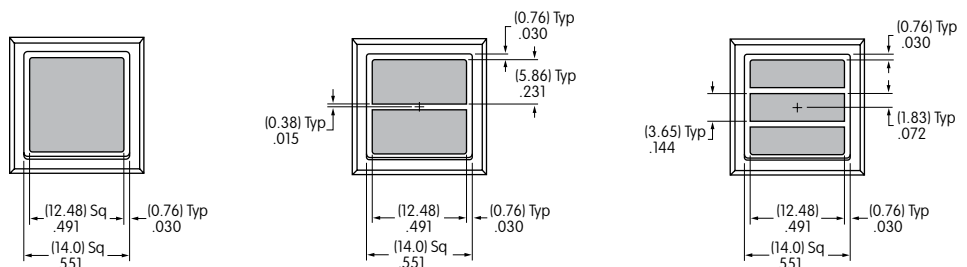

Square Housing Piano Actuator

1 line maximum height .491"
2 lines maximum height .231"
3 lines maximum height .144"
Maximum width .491"