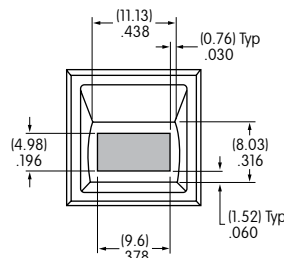

Note: All gray areas represent printable surfaces.

Round Housing Round Actuator

Note maximum space available for 1, 2 or 3 line legends. These dimensions must be considered when choosing font style and size for round actuator.*

Square Housing Square Actuator

1 line maximum height .491"
2 lines maximum height .231"
3 lines maximum height .144"
Maximum width .491"

Square Housing Round Actuator

Note maximum space available for 1, 2 or 3 line legends. These dimensions must be considered when choosing font style and size for round actuator.*

Square Housing Sculptured Actuator

1 line maximum height .196"
Maximum width .378"

Square Housing Piano Actuator

1 line maximum height .491"
2 lines maximum height .231"
3 lines maximum height .144"
Maximum width .491"

*Factory assistance available.