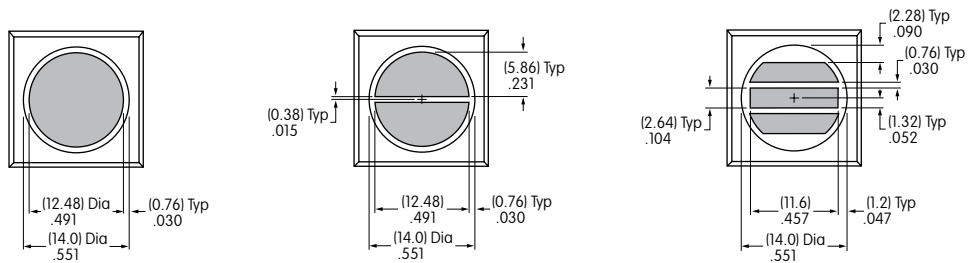

Square Housing Round Actuator

Note maximum space available for 1, 2 or 3 line legends. These dimensions must be considered when choosing font style and size for round actuator.*

Square Housing Sculptured Actuator

1 line maximum height .196"
Maximum width .378"