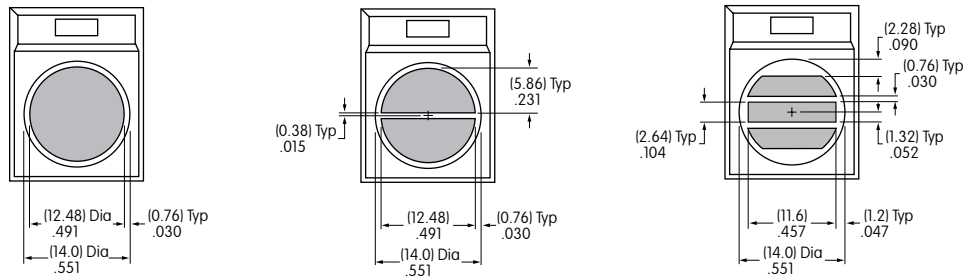

**Spot Illumination  
Square Actuator**

1 line maximum height .491"  
2 lines maximum height .231"  
3 lines maximum height .144"  
Maximum width .491"

**Spot Illumination  
Round Actuator**

Note maximum space available for 1, 2 or 3 line legends. These dimensions must be considered when choosing font style and size for round actuator.\*

\*Factory assistance available

**Spot Illumination  
Sculptured Actuator**

1 line maximum height .196"  
Maximum width .378"

**Full Face Illumination  
Legend Block**

1 line maximum height .176"  
Maximum width .472"