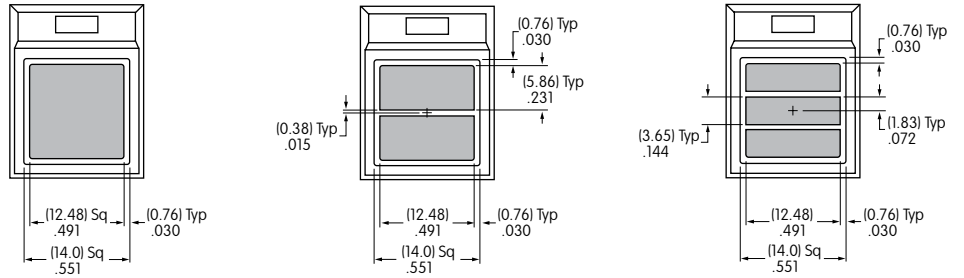

Note: All gray areas represent printable surfaces.

**Spot Illumination
Square Actuator**

1 line maximum height .491"
2 lines maximum height .231"
3 lines maximum height .144"
Maximum width .491"