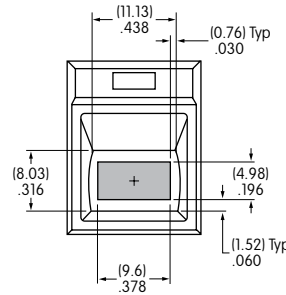

### Square Housing Piano Actuator

1 line maximum height .491"  
2 lines maximum height .231"  
3 lines maximum height .144"  
Maximum width .491"

\*Factory assistance available.

Note: All gray areas represent printable surfaces.

**Spot Illumination  
Square Actuator**

1 line maximum height .491"  
2 lines maximum height .231"  
3 lines maximum height .144"  
Maximum width .491"

**Spot Illumination  
Round Actuator**

Note maximum space available for 1, 2 or 3 line legends. These dimensions must be considered when choosing font style and size for round actuator.\*

\*Factory assistance available

**Spot Illumination  
Sculptured Actuator**

1 line maximum height .196"  
Maximum width .378"

**Full Face Illumination  
Legend Block**

1 line maximum height .176"  
Maximum width .472"