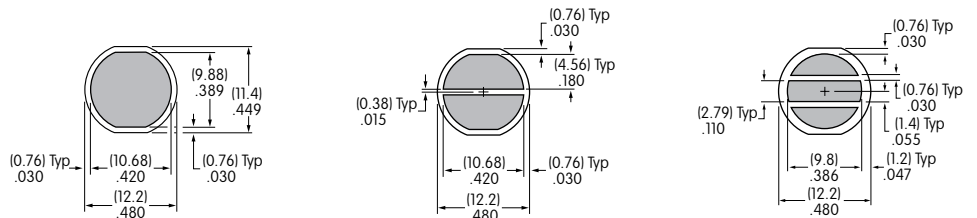

Round Film Insert or Insert

Note maximum space available for 1, 2 or 3 line legends. These dimensions must be considered when choosing font style and size for round cap lens.*

*Factory assistance available