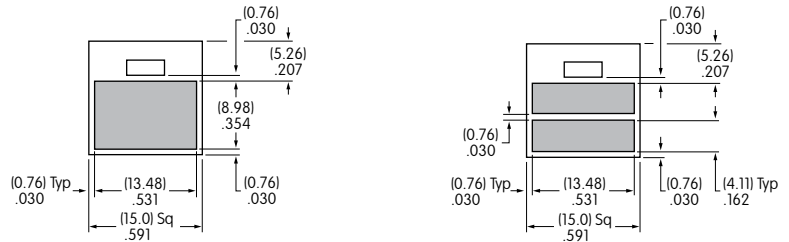

### Rectangular Film Insert or Insert

- 1 line maximum height .420"
- 2 lines maximum height .195"
- 3 lines maximum height .120"
- Maximum width .657"

Note: All gray areas represent printable surfaces.

**Square  
Spot Illuminated Cap Lens**

1 line maximum height .354"  
2 lines maximum height .162"  
Maximum width .531"

**Round  
Spot Illuminated Cap Lens**

1 line maximum height .354"  
2 lines maximum height .162"  
Maximum width .531"