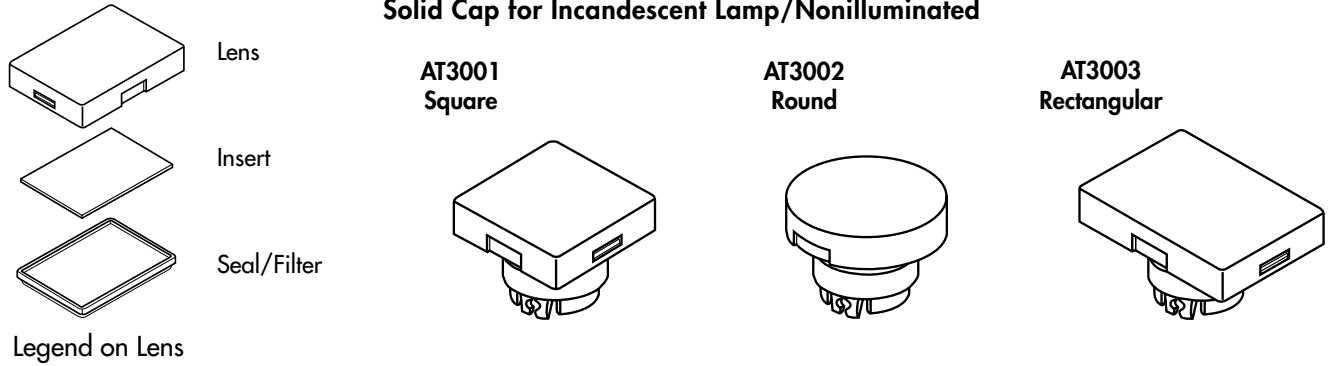

Solid Cap for Incandescent Lamp/Nonilluminated