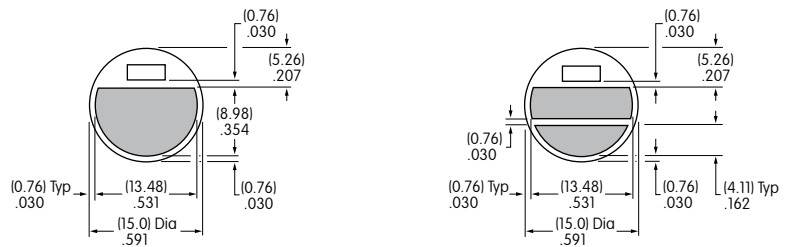

### Rectangular Film Insert or Insert

- 1 line maximum height .420"
- 2 lines maximum height .195"
- 3 lines maximum height .120"
- Maximum width .657"

Note: All gray areas represent printable surfaces.

**Square  
Spot Illuminated Cap Lens**

1 line maximum height .354"  
2 lines maximum height .162"  
Maximum width .531"

**Round  
Spot Illuminated Cap Lens**

1 line maximum height .354"  
2 lines maximum height .162"  
Maximum width .531"