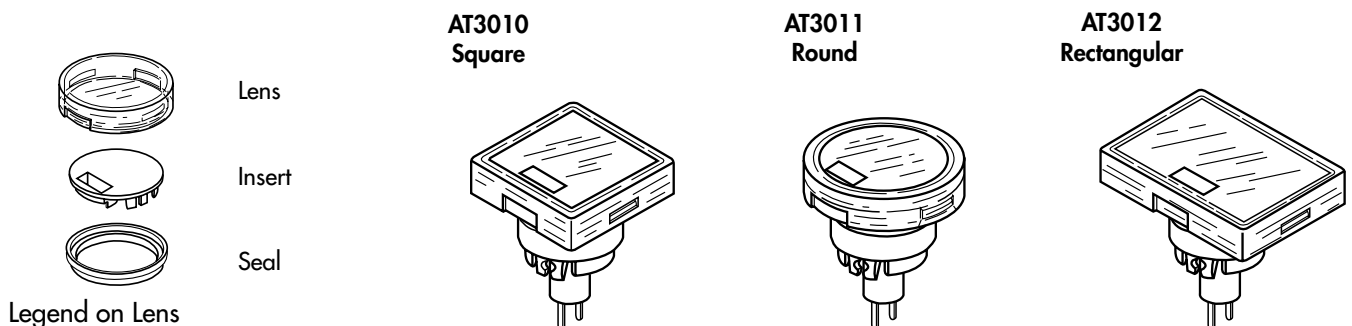

Spot Illuminated Cap with Built-in LED