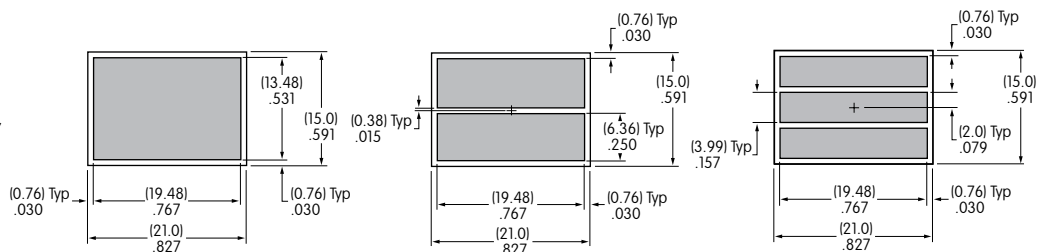

Rectangular Cap Lens

- 1 line maximum height .531"
- 2 lines maximum height .250"
- 3 lines maximum height .157"
- Maximum width .767"