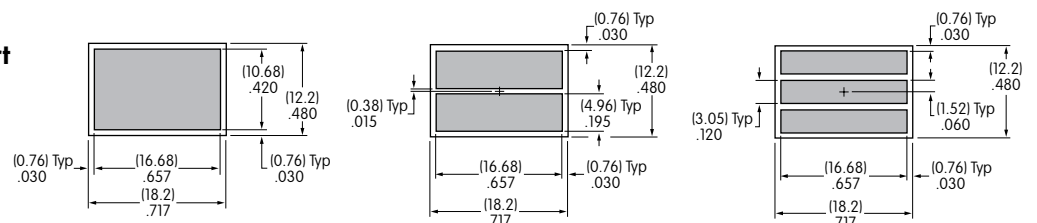

Rectangular Film Insert or Insert

- 1 line maximum height .420"
- 2 lines maximum height .195"
- 3 lines maximum height .120"
- Maximum width .657"