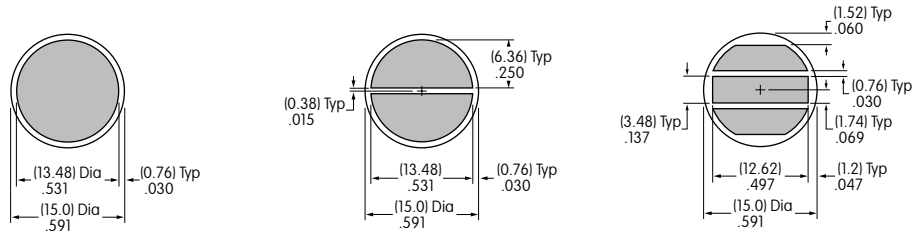

Round Cap Lens

Note maximum space available for 1, 2 or 3 line legends. These dimensions must be considered when choosing font style and size for round cap lens.*