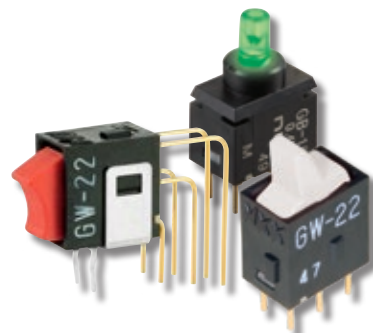

Change Notice

GB & GW Series

Changes to Location & Production for GB Pushbuttons & GW Rockers & Paddles

Type of Change:

- Engineering Part Number
 Product Appearance

The original Change Notice CN-0369 released April 2021 is being reissued as CN-0369-A. The only new changes are the Effective Dates as shown below.

Changes for GB Pushbuttons & GW Rockers & Paddles

There will be revisions to the production and manufacture location for GB Pushbuttons and GW Rockers and Paddles, both illuminated and nonilluminated in each series. Previously, the lot code on the switch body had a dot mark above the first digit, but now the dot mark will be above the second digit. The shipping box for these pushbuttons, rockers or paddles had "CHINA FACTORY" on the side, but will be replaced with "PHILIPPINES FACTORY." These changes will apply to standard and custom GB Pushbuttons and GW Rockers. Effected standard part numbers for GB Series are below, and standard GW Series part numbers are on page 2.